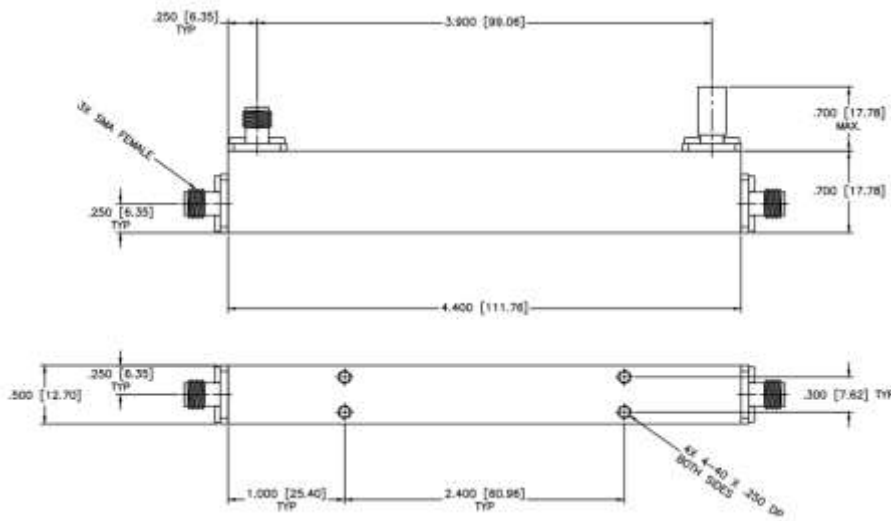

Product: 20dB directional coupler

Part Number: LDC-0.4/20-20s

Specification					
No.	Parameter	Minimum	Typical	Maximum	Units
1	Frequency range	0.4	-	20	GHz
2	Nominal Coupling		20		dB
4	Insertion Loss			1.0	db
5	Coupling Accuracy	-	-	±0.8	dB
6	Coupling Sensitivity to Frequency		-	±1	dB
7	Directivity:	12			dB
8	VSWR	-	-	1.35	-
9	Power			30	W cw
10	Operating Temperature Range	-40	-	+85	°C
11	Impedance	-	50	-	Ω
12	Connector	SMA-F			
13	Preferred finish	Yellow conductive oxidation			

Remarks:

1.Insertion loss Include Theoretical loss 0.044dB 2.Power rating is for load vswr better than 1.20:1

Environmental Specifications	
Operational Temperature	-40°C~+85°C
Storage Temperature	-50°C~+95°C
Vibration	25gRMS (15 degrees 2KHz) endurance, 1 hour per axis
Humidity	100% RH at 35°C, 95%RH at 40°C
Shock	20G for 11msec half sine wave,3 axis both directions
Mechanical Specifications	
Housing	Aluminum
Connector	Gold plated brass or stainless steel
Female Contact:	gold plated beryllium brass
Rohs	compliant
Weight	0.15kg

Outline Drawing:

All Dimensions in mm

成都利德尔科技有限公司 ChengDu Leader Microwave Technology Co.,Ltd

电话: 028-65199117 传真: 028-65199116

<http://www.leadermicrowave.com> sales@leader-mw.com

TEL: +86-28-65199117 FAX: +86-28-65199116

Add: 中国 成都市成华区华翰路 89 号 610000

No.89,Huahan Road, chenghua Zone Chengdu, Sichuan China Zip Code:610000

Outline Tolerances $\pm 0.5(0.02)$
Mounting Holes Tolerances $\pm 0.2(0.008)$
All Connectors: SMA-Female