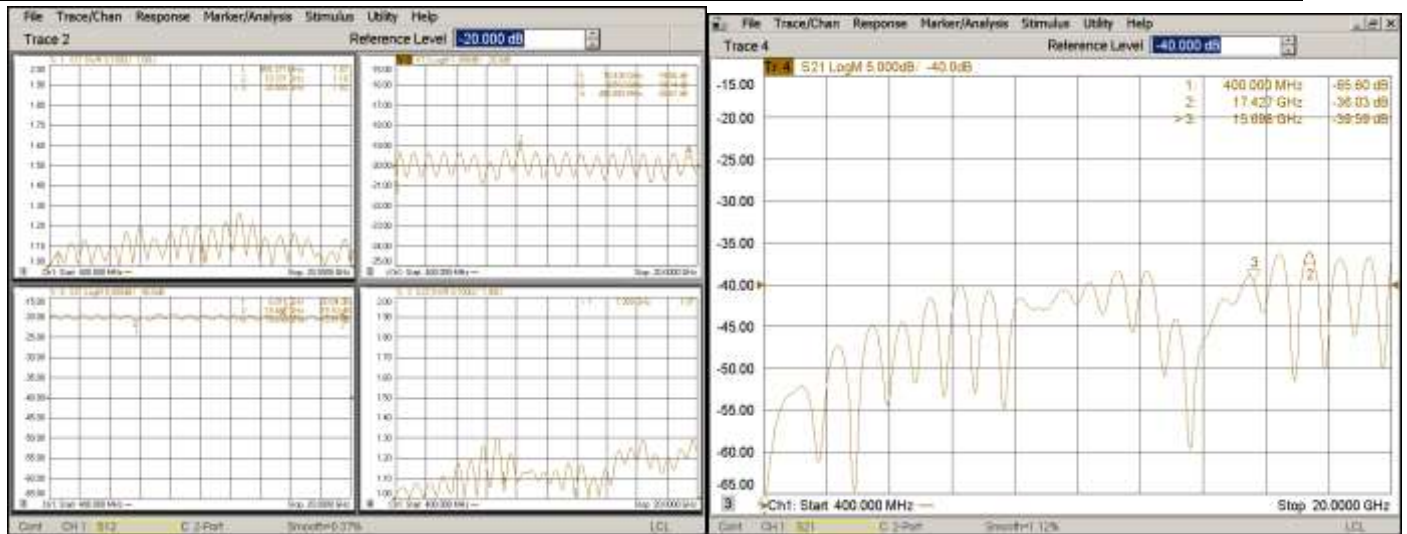

TEST DATA

成都利德尔科技有限公司 ChengDu Leader Microwave Technology Co.,Ltd

电话: 028-65199117 传真: 028-65199116

<http://www.leadmichrowave.com> sales@leader-mw.com

TEL: +86-28-65199117 FAX: +86-28-65199116

Add: 中国 成都市成华区华翰路 89 号 610000

No.89,Huahan Road, chenghua Zone Chengdu, Sichuan China Zip Code:610000