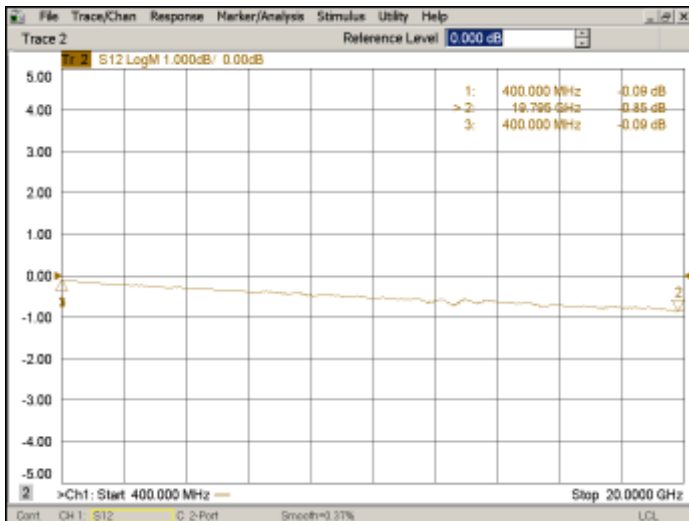

成都利德尔科技有限公司 ChengDu Leader Microwave Technology Co.,Ltd

电话: 028-65199117 传真: 028-65199116

<http://www.leadermicrowave.com> sales@leader-mw.com

TEL: +86-28-65199117 FAX: +86-28-65199116

Add: 中国 成都市成华区华翰路 89 号 610000

No.89,Huahan Road, chenghua Zone Chengdu, Sichuan China Zip Code:610000